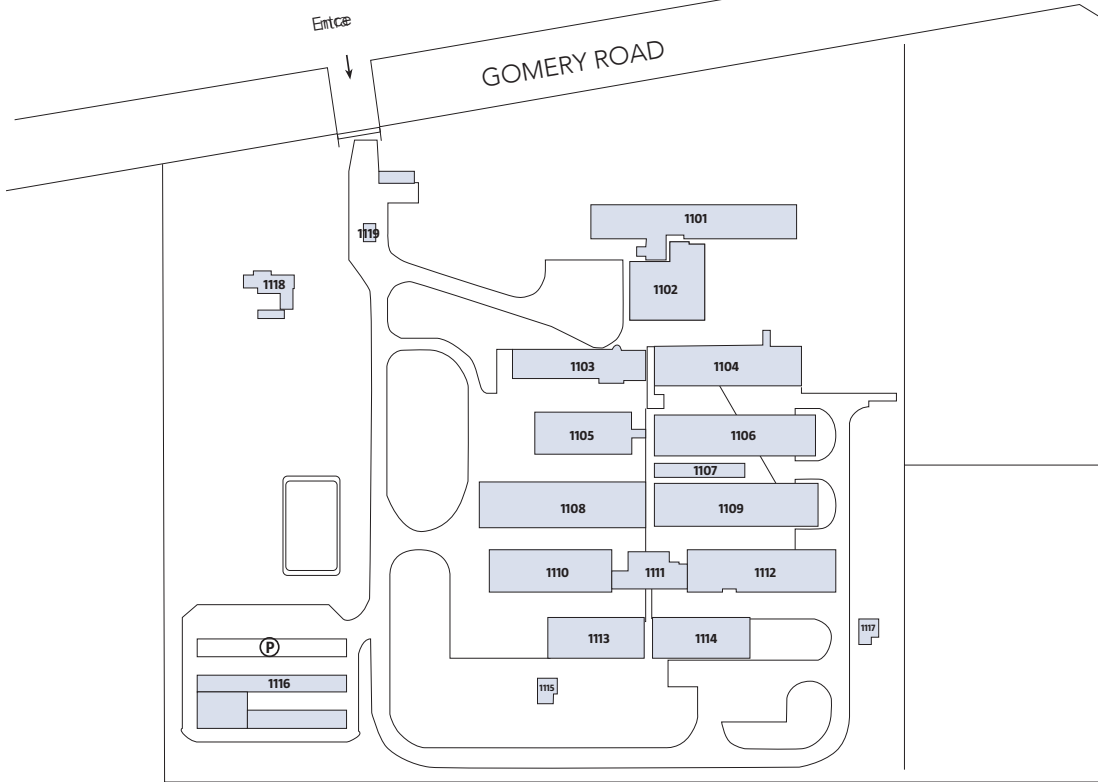

Ocean Sciences Campus, Summerstrand

Nelson Mandela University

Nelson Mandela Bay

UNIVERSITY WAY

- 1101 A Block
- 1102 B Block
- 1103 C Block
- 1104 D Block
- 1105 E Block
- 1106 F Block
- 1107 G Block
- 1108 H Block
- 1109 I Block
- 1110 J Block
- 1111 K Block
- 1112 L Block
- 1113 M Block
- 1114 N Block
- 1115 P Block
- 1116 Q Block
- 1117 R Block
- 1119 Entrance